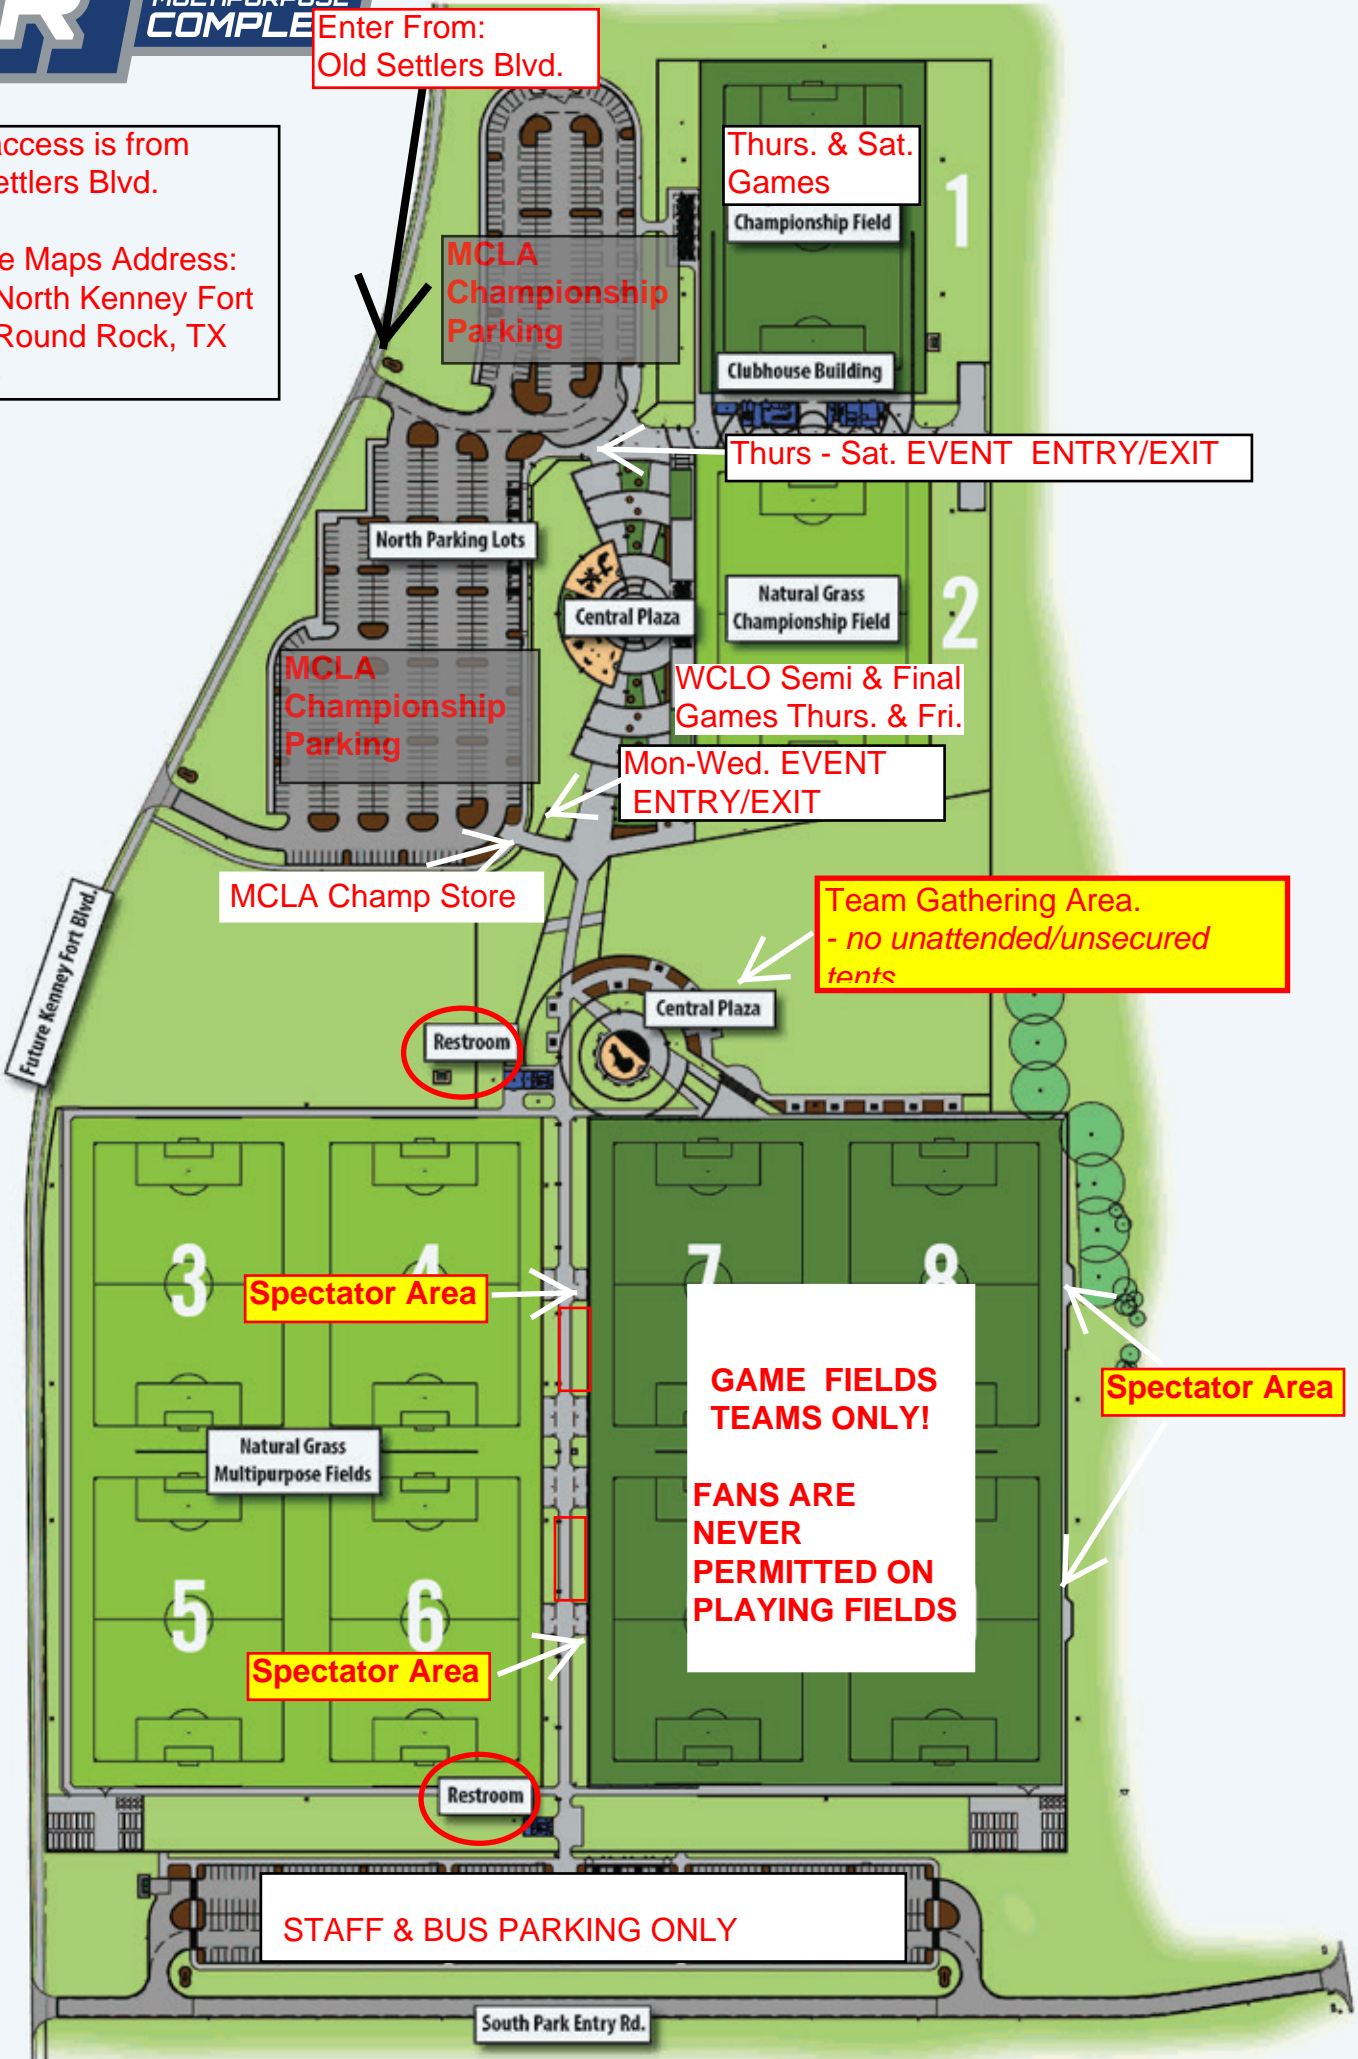

Enter From:
Old Settlers Blvd.

Best access is from
Old Settlers Blvd.

Google Maps Address:
2001 North Kenney Fort
Blvd, Round Rock, TX
78665

Thurs. & Sat.
Games

MCLA
Championship
Parking

Thurs - Sat. EVENT ENTRY/EXIT

North Parking Lots

MCLA
Championship
Parking

Central Plaza

WCLO Semi & Final
Games Thurs. & Fri.

Mon-Wed. EVENT
ENTRY/EXIT

MCLA Champ Store

Team Gathering Area.
- no unattended/unsecured
tents

Restroom

Central Plaza

Spectator Area

GAME FIELDS
TEAMS ONLY!

Spectator Area

FANS ARE
NEVER
PERMITTED ON
PLAYING FIELDS

Spectator Area

Restroom

STAFF & BUS PARKING ONLY

South Park Entry Rd.